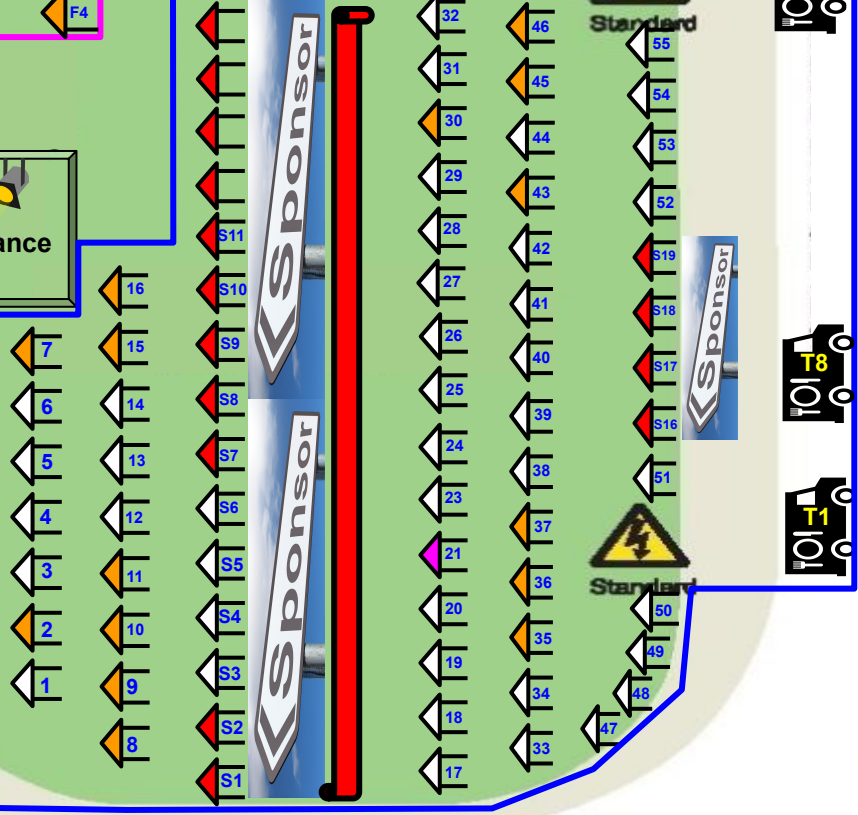

Knoxville Exhibition Center

Kids World

WFP Staff Parking Only

Dumpster

Market Place

Gate

Gate

To Hotel

WORLDS FAIR PARK DR.

Elevator/ Stairs

Reserved Parking

Tea Ceremony (under bridge)

CLINCH AVE BRIDGE

Silly Willy

Tennessee Amphitheater