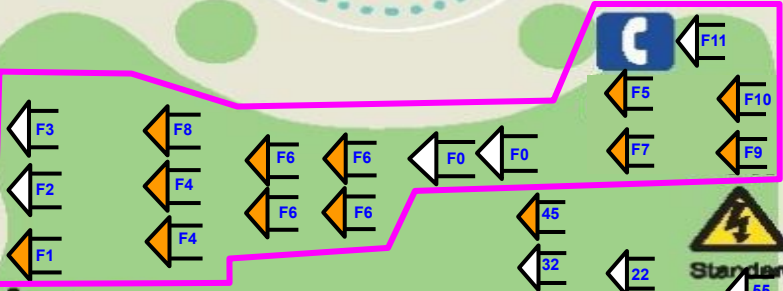

Fountains

Cosplay Prejudging

Knoxville Exhibition Center

Kids World

WFP Staff Parking Only

Dumpster

Performance Stage

Market Place

Gate

Gate

Security Office

WORLDS FAIR PARK DR.

Elevator

LR

Reserved Parking

93.1 \$\$\$

CLINCH AVE BRIDGE

Tea Ceremony

Tennessee Amphitheater

Sunsphere

To Hotel