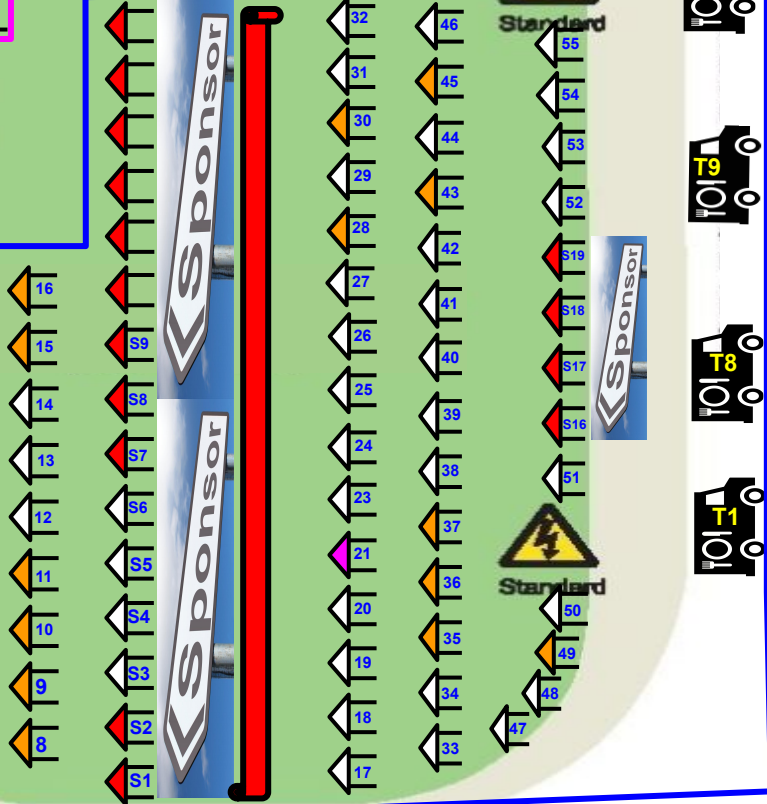

Knoxville Exhibition Center

Kids World

WFP Staff Parking Only

Dumpster

Market Place

Gate

WORLDS FAIR PARK DR.

To Hotel

CLINCH AVE BRIDGE

Tea Ceremony

Tennessee Amphitheater

Sunsphere