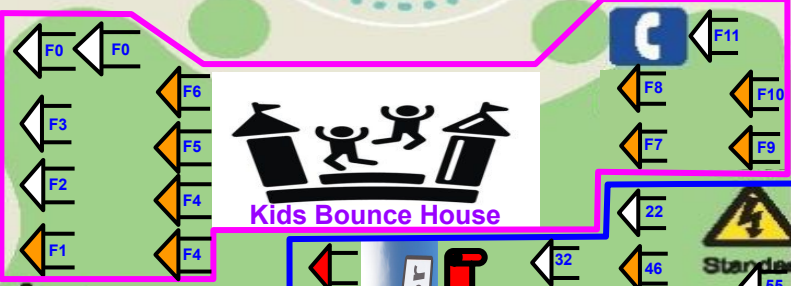

Knoxville Exhibition Center

Kids World

Kids Bounce House

WFP Staff Parking Only

Dumpster

Performance Stage

Gate

Standard

Market Place

Gate

Security Office

Phone Hookup

WORLDS FAIR PARK DR.

CBM

PEO

SW PW

Elevator Station

5K

Reserved Parking

CLINCH AVE BRIDGE

Tea Ceremony

USERSBUNDLYMAPS.COM

Tennessee Amphitheater

Sunsphere